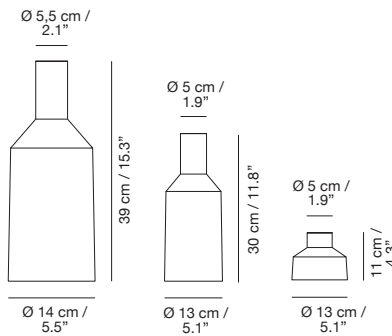

IN / OUTDOOR

Alabast _battery

JORDI VECIANA

h39 cm / 15.3"
h30 cm / 11.8"
h11 cm / 4.3"