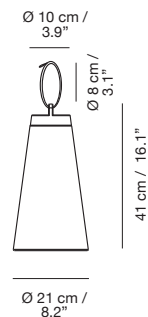

Grande / Large / Grand modèle / Gross