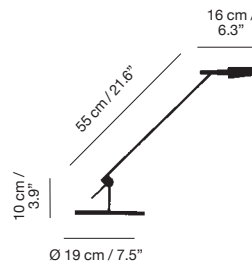

LED
6,6 W max. 540 Lumen 2700K CRI 90
Ángulo de apertura 120° / 120° lighting angle /
Angle d'ouverture 120° / Abstrahlwinkel 120°