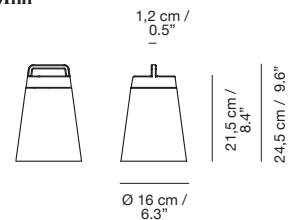

IN / OUTDOOR

Sasha _battery

NAHTRANG DISSENY

Mini

Grande / Large / Grand modèle / Gross

Accesorios / Accessories / Accessoires / Zubehör

Soporte pared / Wall set / Fixation murale / Wandhalterung

Soporte pie / Floor support / Structure pour lampadaire / Fuß Struktur

Mini

Grande / Large / Grand modèle / Gross

LED
2,5 W 290 Lumen 3000 K

Alimentación / Feeding / Alimentation / Ladung

Funcionamiento por batería. Recarga por base inductiva / Battery operation. Recharging by inductive base / Fonctionne avec batterie.

Recharge: sur base inductive / Funktioniert mit Batterie. Lädt über Induktion (ohne Kabel)
Batería: autonomía de 8h aprox. / Battery: autonomy of 8h approx. / Batterie: autonomie 8h environ / Batterie: ungefähr 8 std. autonomie

Acabados / Finishes / Finitions / Ausführung

Blanco
White
Blanc
Weiss

Rojo vino
Red wine
Bordeaux
Wein rot

Verde oliva
Green olive
Vert olive
Olive grün

Materiales / Materials / Matériaux / Materialien

Aluminio lacado / Aluminum painted / Aluminium peint / Lackiertes aluminium
Pantalla: polietileno blanco / Lampshade: white polyethylene / Abat-jour: polyéthylène blanc / Schirm: weiss polyethylen
Brida: silicona transparente / Strap: transparent silicone / Bride: silicone transparent / Flansch: transparentem silikonDimbar

Accesorios / Accessories / Accessoires / Zubehör

- Soporte pared / Wall set / Fixation murale / Wandhalterung
- Soporte pie / Floor support / Structure pour lampadaire / Fuß Struktur

*

Dimerizable / Dimming / Dimmable / Dimbar
Interruptor On-Off / Switcher On-Off / Interrupteur marche-arrêt / Schalter On-Off
Interruptor dimable / Swicht dimm / Interrupteur dimmable / Dimmbare schalter