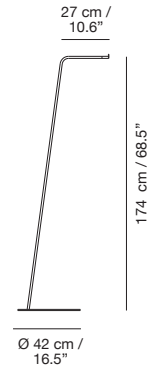

Accesorios / Accessories / Accessoires / Zubehör

Soporte pared / Wall set / Fixation murale / Wandhalterung

Soporte pie / Floor support / Structure pour lampadaire / Fuß Struktur